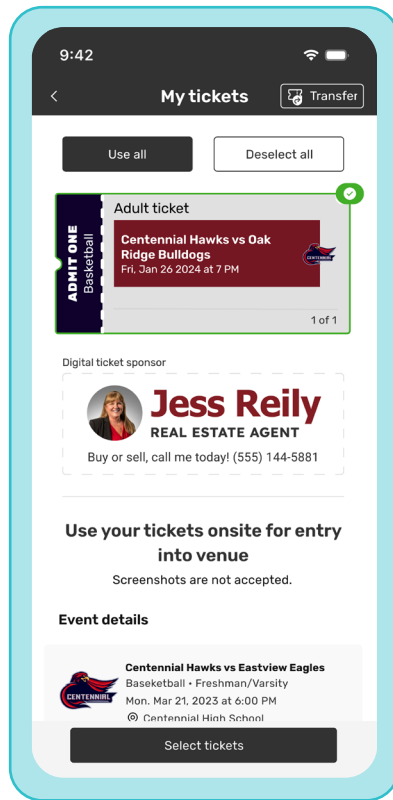

How to Use Tickets

SHOW TICKETS AT GATE AND SELECT

PRESS 'USE TICKET'

ENJOY

VIEW USED TICKETS