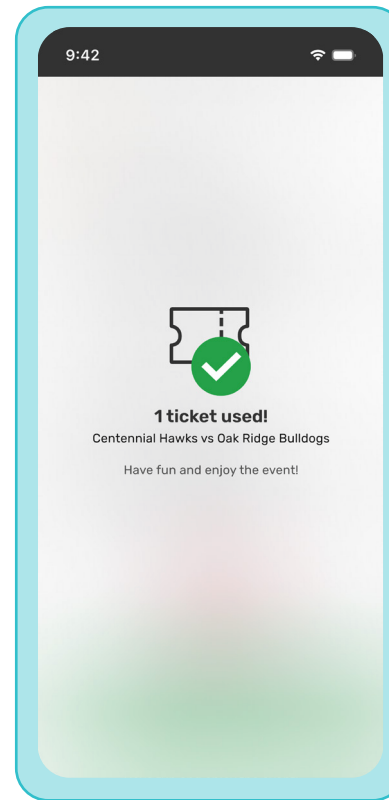

How to Use Tickets

SHOW TICKETS AT GATE AND SELECT

PRESS 'USE TICKET'

ENJOY

VIEW USED TICKETS