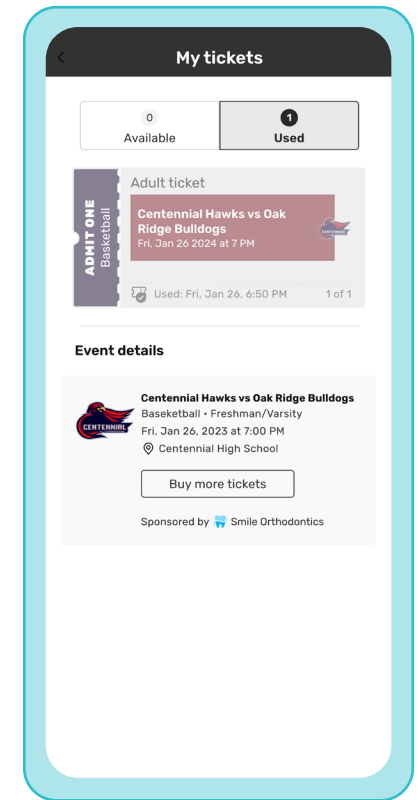

How to Use Tickets

SHOW TICKETS AT GATE AND SELECT

PRESS 'USE TICKET'

ENJOY

VIEW USED TICKETS