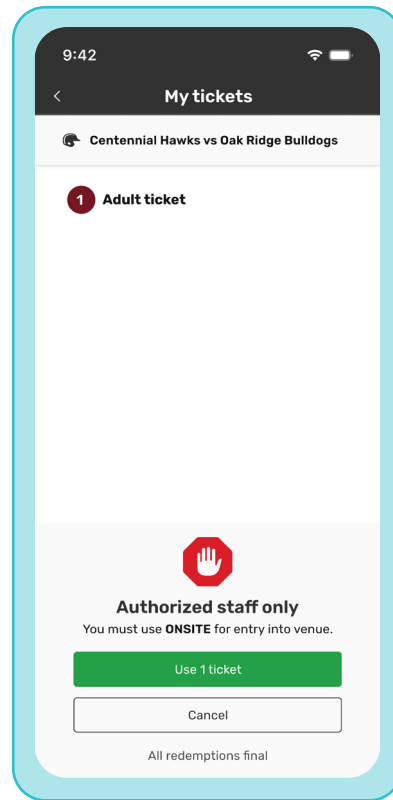

How to Use Tickets

SHOW TICKETS AT GATE AND SELECT

PRESS 'USE TICKET'

ENJOY

VIEW USED TICKETS