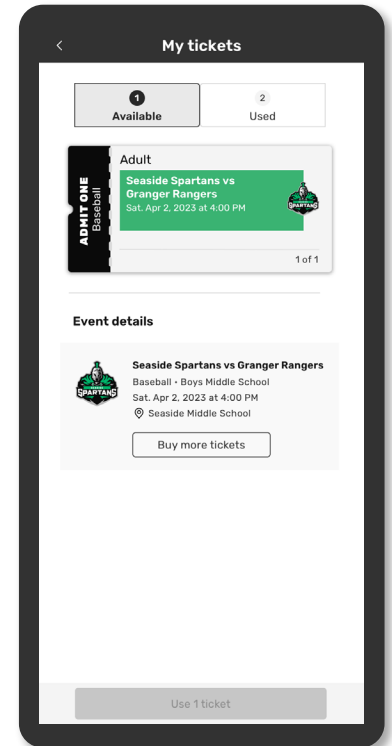

How to Use Tickets

SHOW TICKETS
AT GATE & SELECT

PRESS
USE

ENJOY

VIEW USED
TICKETS

VIEW AVAILABLE
TICKETS

Need help? Reach out to us at fansupport.gofan.co