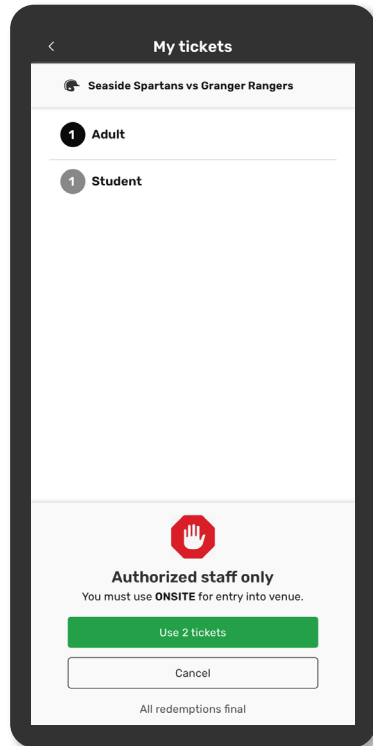

How to Use Tickets

SHOW TICKETS
AT GATE & SELECT

PRESS
USE

ENJOY

VIEW USED
TICKETS

VIEW AVAILABLE
TICKETS

Need help? Reach out to us at fansupport.gofan.co