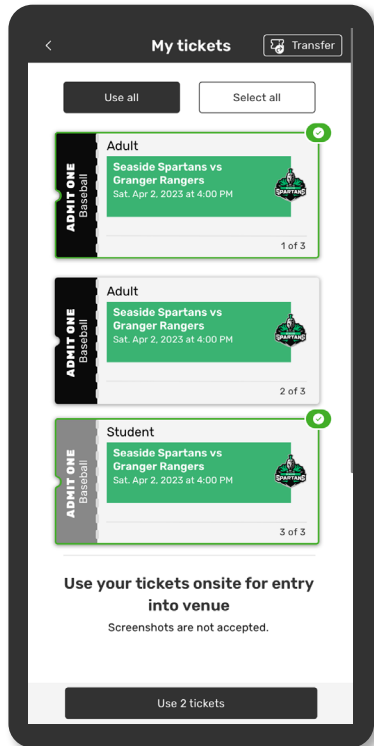

How to Use Tickets

SHOW TICKETS
AT GATE & SELECT

PRESS
USE

ENJOY

VIEW USED
TICKETS

VIEW AVAILABLE
TICKETS

Need help? Reach out to us at fansupport.gofan.co