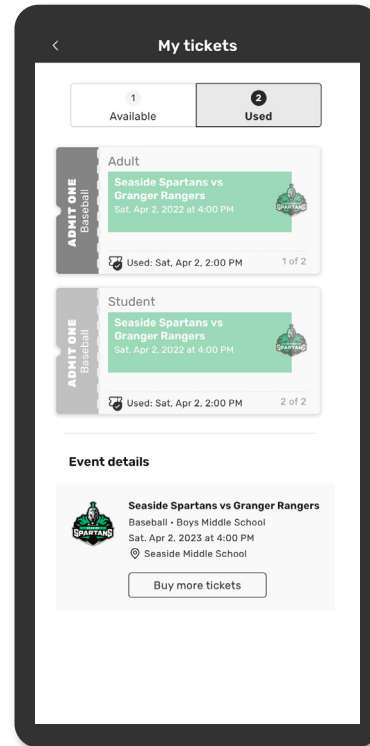

How to Use Tickets

SHOW TICKETS
AT GATE & SELECT

PRESS
USE

ENJOY

VIEW USED
TICKETS

VIEW AVAILABLE
TICKETS

Need help? Reach out to us at fansupport.gofan.co